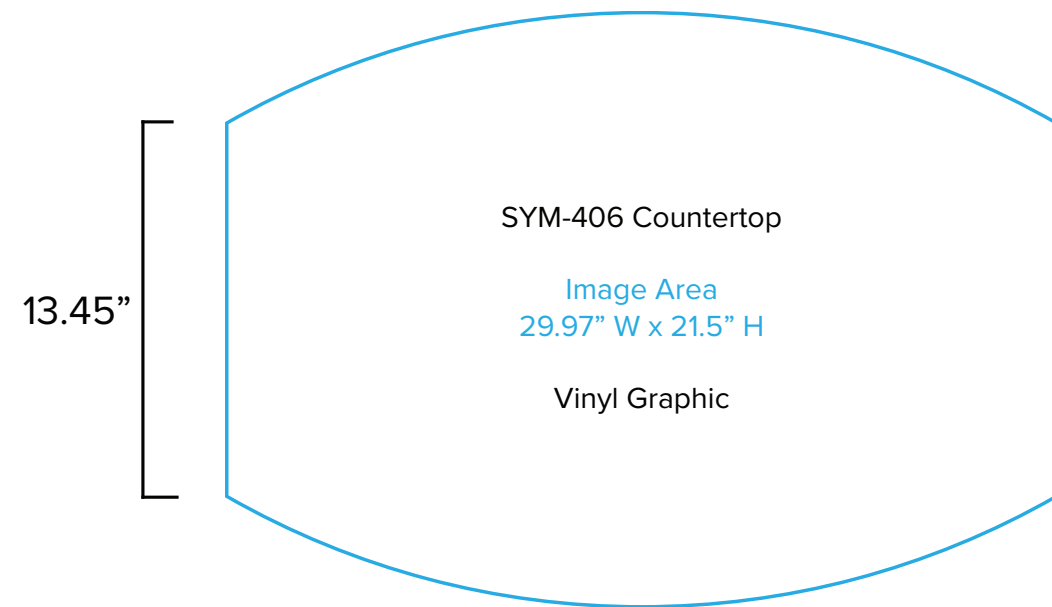

Graphic Template  
10 x 10 Inline Exhibit  
Backwall with Flat, Rectangular Panel  
& Floating Graphic – SEG Graphic, Direct Print Graphic

Floating Graphic Note:  
Attached to mount with hook and loop.  
Varying shapes can be accommodated  
but must be no larger than 23" x 23".

# Graphic Template Portable Counter – Vinyl Graphic

NOTE: All Raster Art (jpg, tiff,psd, png, etc.) must be at least 100 dpi at print size.  
Standard kits are often customized. Please check with Customer Service to ensure that this template matches your specific job.