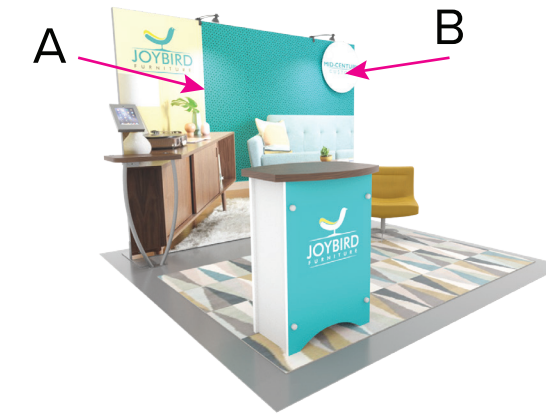

Graphic Template  
10 x 10 Inline Exhibit  
Backwall with Flat, Rectangular Panel  
& Floating Graphic – SEG Graphic, Direct Print Graphic

Floating Graphic Note:  
Attached to mount with hook and loop.  
Varying shapes can be accommodated  
but must be no larger than 23" x 23".