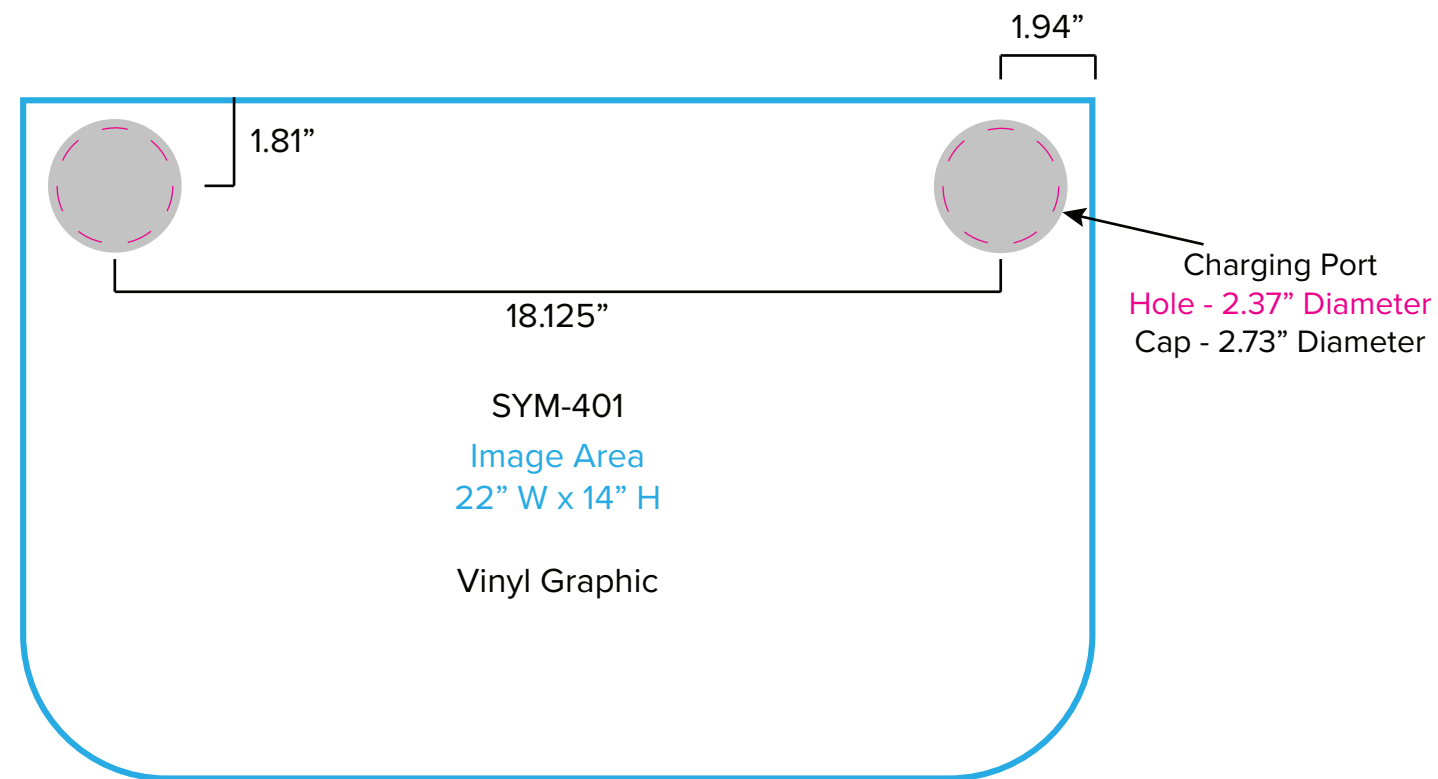

Graphic Template  
10 x 10 Inline Exhibit  
Backwall with Flat, Rectangular Panel  
& Floating Graphic – SEG Graphic, Direct Print Graphic

Floating Graphic Note:  
Attached to mount with hook and loop.  
Varying shapes can be accommodated  
but must be no larger than 23" x 23".

NOTE: All Raster Art (jpg, tiff, psd, png, etc.) must be at least 100 dpi at print size.  
Standard kits are often customized. Please check with Customer Service to ensure that this template matches your specific job.

# Graphic Template Portable Counter – Vinyl Graphic

NOTE: All Raster Art (jpg, tiff,psd, png, etc.) must be at least 100 dpi at print size.  
Standard kits are often customized. Please check with Customer Service to ensure that this template matches your specific job.

Graphic Template  
Backwall Workstation Countertops – Vinyl Graphic  
Graphics **NOT** included in base price. Please request pricing.

NOTE: All Raster Art (jpg, tiff,psd, png, etc.) must be at least 100 dpi at print size.  
Standard kits are often customized. Please check with Customer Service to ensure that this template matches your specific job.