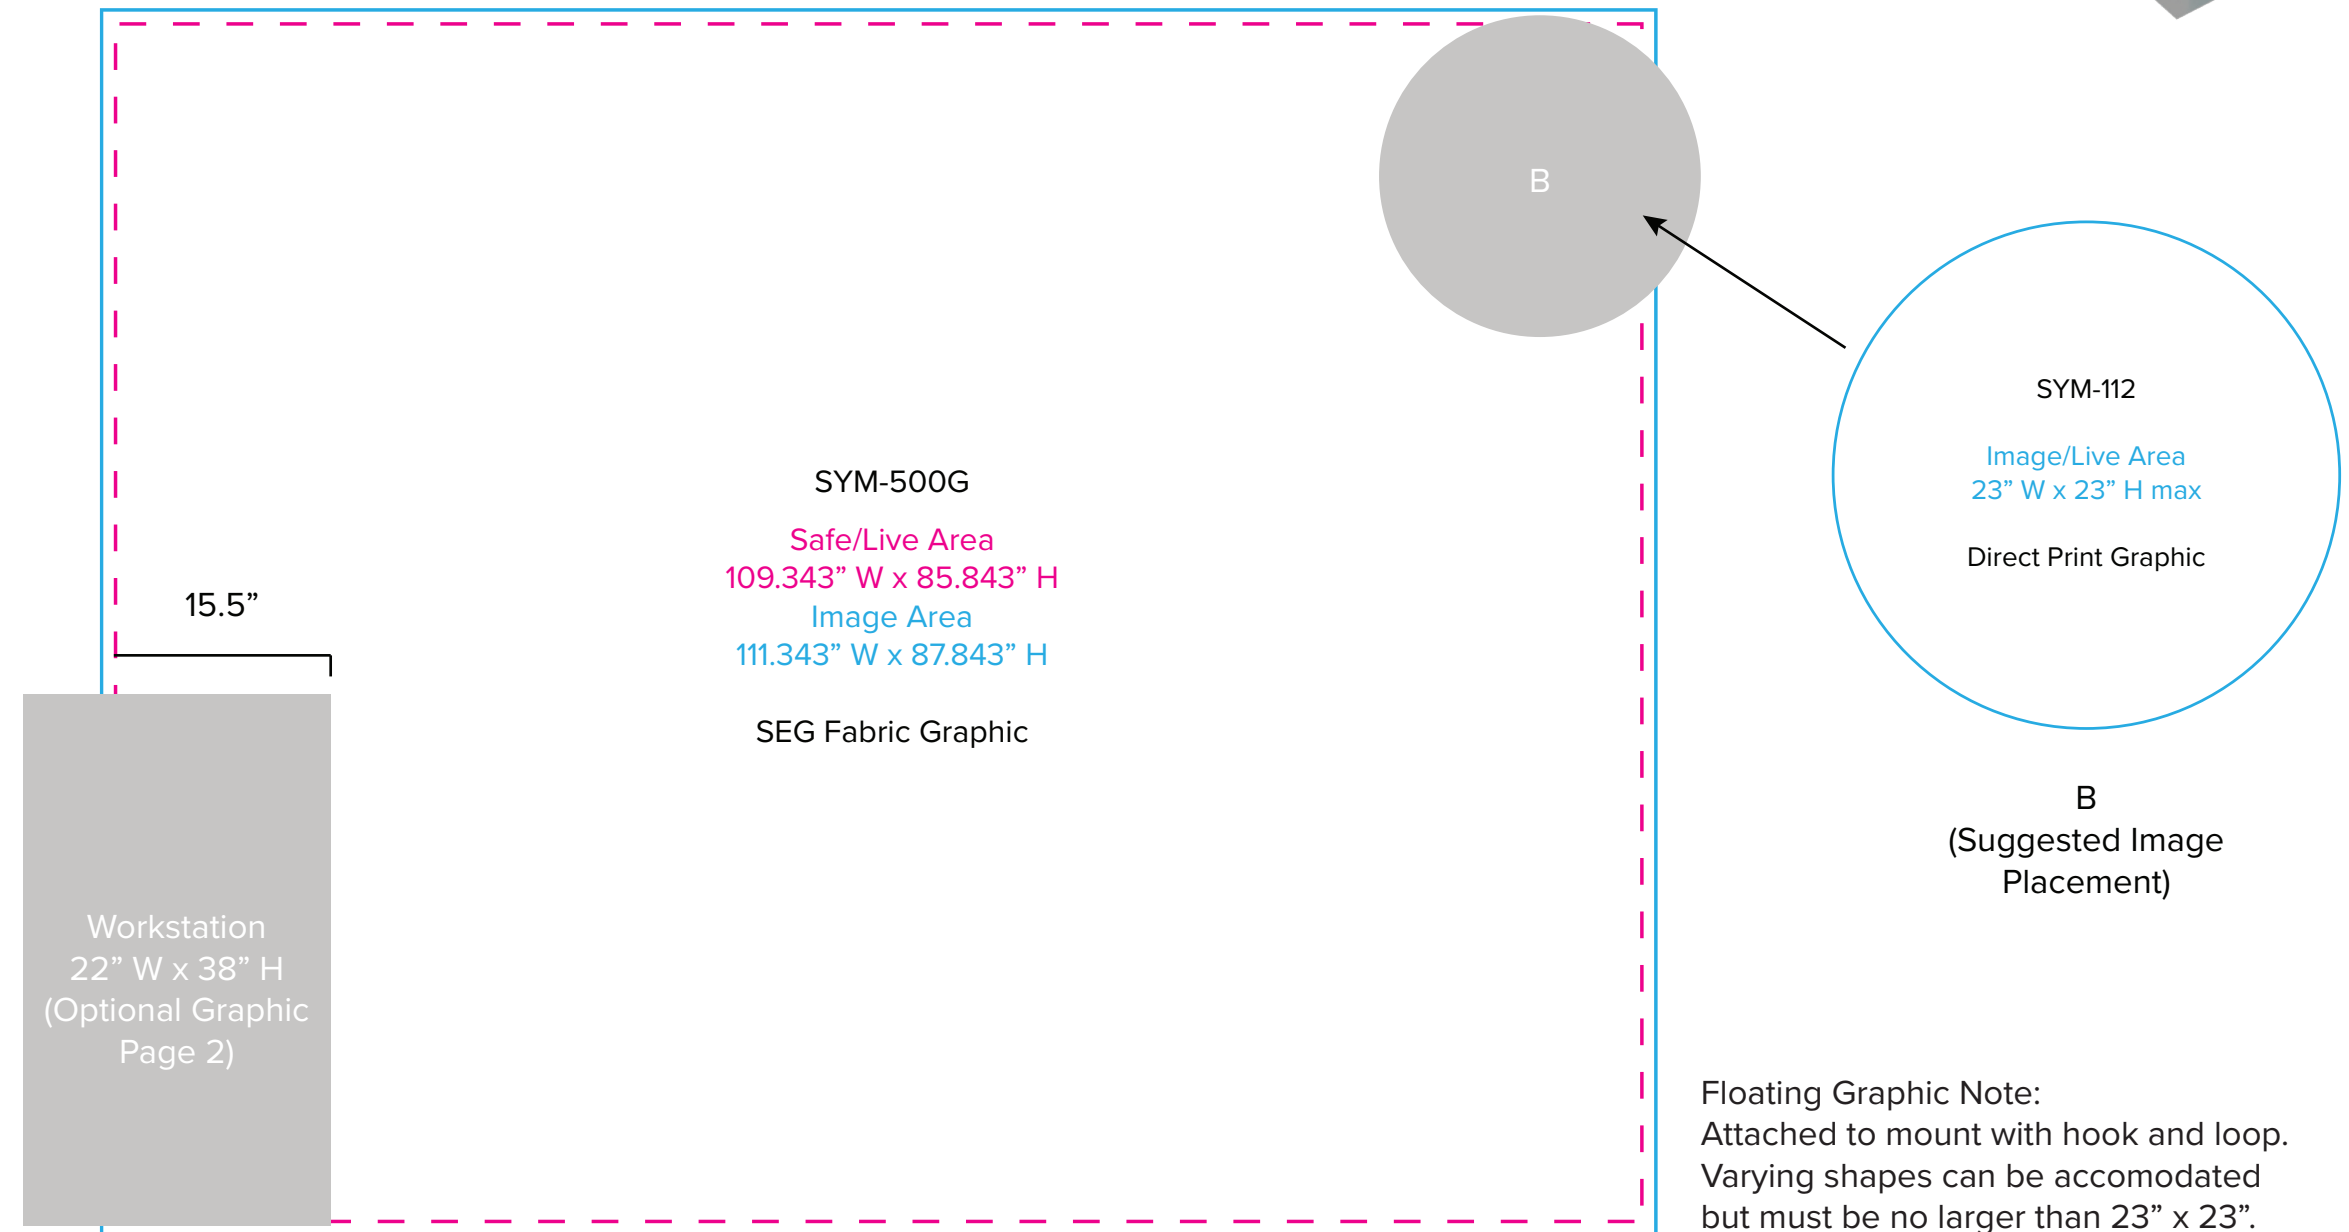

Graphic Template  
10 x 10 Inline Exhibit  
Backwall with Flat, Rectangular Panel  
& Floating Graphic – SEG Graphic, Direct Print Graphic

Floating Graphic Note:  
Attached to mount with hook and loop.  
Varying shapes can be accommodated  
but must be no larger than 23" x 23".

NOTE: All Raster Art (jpg, tiff, psd, png, etc.) must be at least 100 dpi at print size.  
Standard kits are often customized. Please check with Customer Service to ensure that this template matches your specific job.

# Graphic Template Portable Counter – Vinyl Graphic

NOTE: All Raster Art (jpg, tiff,psd, png, etc.) must be at least 100 dpi at print size.  
Standard kits are often customized. Please check with Customer Service to ensure that this template matches your specific job.

Graphic Template  
Backwall Workstation Countertops – Vinyl Graphic  
Graphics **NOT** included in base price. Please request pricing.

NOTE: All Raster Art (jpg, tiff,psd, png, etc.) must be at least 100 dpi at print size.  
Standard kits are often customized. Please check with Customer Service to ensure that this template matches your specific job.