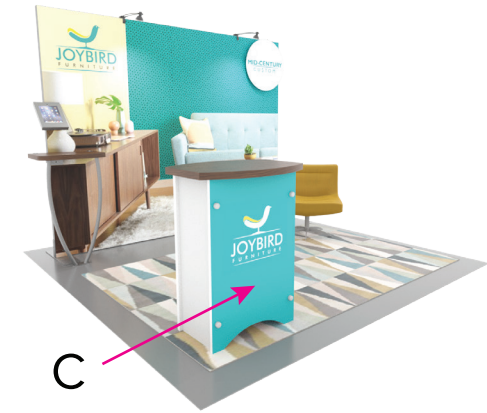

Graphic Template Portable Counter – Vinyl Graphic

NOTE: All Raster Art (jpg, tiff,psd, png, etc.) must be at least 100 dpi at print size.
Standard kits are often customized. Please check with Customer Service to ensure that this template matches your specific job.